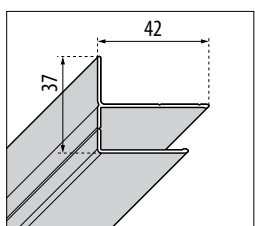

MUURPROFIEL PROFILÉ MURAL

Afwerking Finition	Code
Wit/Blanc	P01BHMOST-A
Matchroom Silver	P01BHMOST-B
Chroom Chrome	P01BHMOST-K
Zwart mat Noir mat	P01BHMOST-H