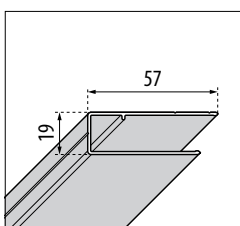

VERBREDINGSPROFIEL PROFILÉ D'ÉLARGISSEMENT

Afwerking Finition	Code
Wit/Blanc	P05BHST-A
Matchroom Silver	P05BHST-B
Chroom Chrome	P05BHST-K
Zwart mat Noir mat	P05BHST-H